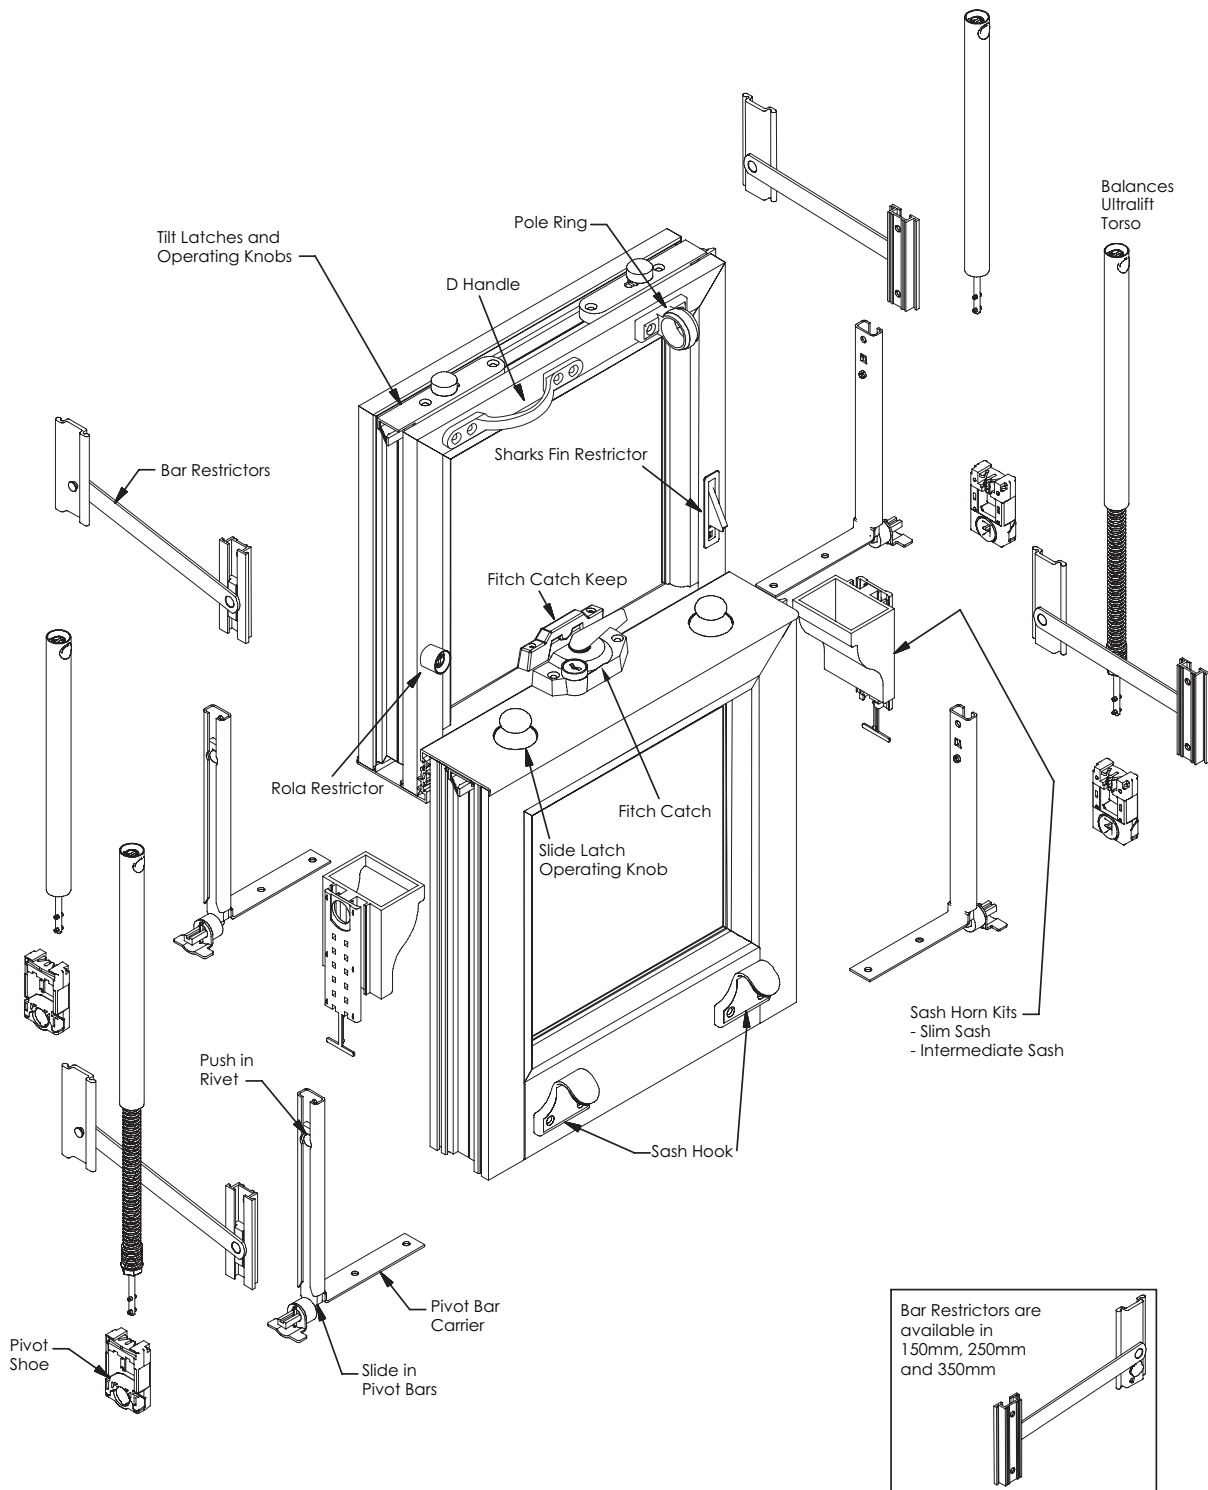

VS HARDWARE

For further assistance, call 01702 613733

www.climatec-windows.co.uk

11-14 Fletchers Square, Temple Farm Industrial Estate, Southend-on-Sea, Essex SS2 5RN