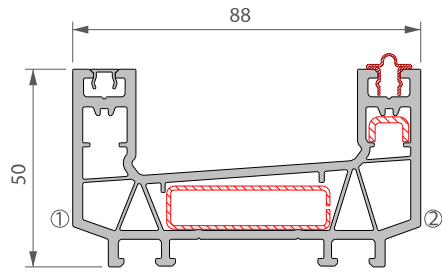

SLIDER24 - SLIDING DOOR SYSTEM

Main Profiles

4400 - OUTER FRAME

4410 - SASH

4435 - MIDRAIL

Glazing Bead

4432 28MM BEAD 3132 28MM BEAD 3038 36MM BEAD

4419 PVC INTERLOCK

4453 ALUMINIUM INTERLOCK

3429 INTERLOCK WOOL PILE

4422 INTERLOCK COVER TRIM

4416 BOTTOM FRAME INFILL

4402 STEEL TRACK

3403 FRAME INFILL TRIM

4466 BUMP STOP

4417 FIXED PANE SUPPORT PACKER

3257 END CAP (for cill 3337)

3337 - 95MM CILL

3258 END CAP (for cill 3338)

3338 - 150MM CILL

3259 END CAP (for cill 3339)

3339 - 180MM CILL