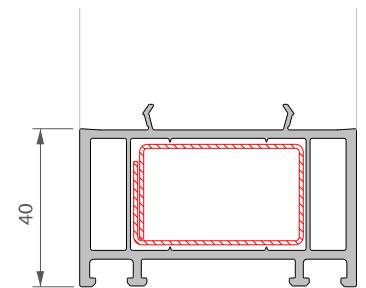

4427 END CAP FOR 3 & 4 PANE ALUMINIUM ADAPTOR

4426 BRUSH BLOCK SET

Cills, Frame Extenders, Couplers

3033 CLIP-ON HEAD DRIP

3336 - 15MM ADD-ON

3330 - 25MM ADD-ON

3301 - 40MM ADD-ON

6975 - 15MM COUPLER

3257 END CAP (for cill 3337)

3337 - 95MM CILL

3258 END CAP (for cill 3338)

3338 - 150MM CILL

3259 END CAP (for cill 3339)

3339 - 180MM CILL