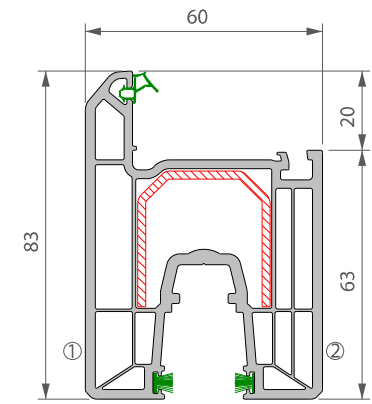

SLIDER24 - SLIDING DOOR SYSTEM

Main Profiles

4400 - OUTER FRAME

4410 - SASH

4435 - MIDRAIL

Glazing Bead

4432 28MM BEAD 3132 28MM BEAD 3038 36MM BEAD

4419 PVC INTERLOCK

4453 ALUMINIUM INTERLOCK

3429 INTERLOCK WOOL PILE

4422 INTERLOCK COVER TRIM

4416 BOTTOM FRAME INFILL

4402 STEEL TRACK

3403 FRAME INFILL TRIM

4466 BUMP STOP

4417 FIXED PANE SUPPORT PACKER

3257 END CAP (for cill 3337)

3337 - 95MM CILL

3258 END CAP (for cill 3338)

3338 - 150MM CILL

3259 END CAP (for cill 3339)

3339 - 180MM CILL