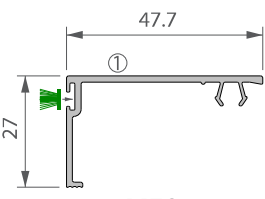

4453 ALUMINIUM INTERLOCK

3429 INTERLOCK WOOL PILE

4422 INTERLOCK COVER TRIM

4416 BOTTOM FRAME INFILL

4402 STEEL TRACK

3403 FRAME INFILL TRIM

4466 BUMP STOP

4417 FIXED PANE SUPPORT PACKER

4463 GLAZING BRIDGE

4456 COVER TRIM

4460 THRESHOLD COVER TRIM

4429 LOW THRESHOLD END CAP

4428 LOW THRESHOLD BRUSH BLOCK

4470 LETTER PLATE KIT

842 FRAME & LOW THRESHOLD COVER TRIM WOOL PILE

4454 3 & 4 PANE ALUMINIUM ADAPTOR

3257 END CAP (for cill 3337)

3337 - 95MM CILL

3258 END CAP (for cill 3338)

3338 - 150MM CILL

3259 END CAP (for cill 3339)

3339 - 180MM CILL