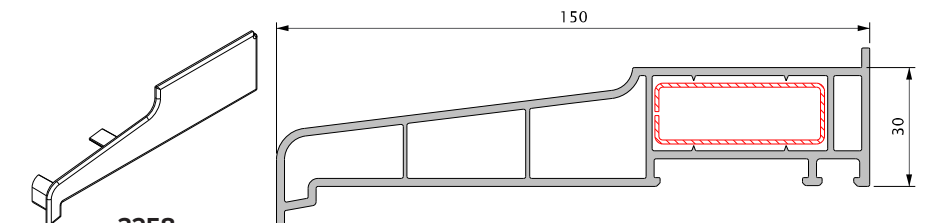

4427 END CAP FOR 3 & 4 PANE ALUMINIUM ADAPTOR

4426 BRUSH BLOCK SET

Cills, Frame Extenders, Couplers

3033 CLIP-ON HEAD DRIP

3336 - 15MM ADD-ON

3330 - 25MM ADD-ON

3301 - 40MM ADD-ON

6975 - 15MM COUPLER

3257 END CAP (for cill 3337)

3337 - 95MM CILL

3258 END CAP (for cill 3338)

3338 - 150MM CILL

3259 END CAP (for cill 3339)

3339 - 180MM CILL