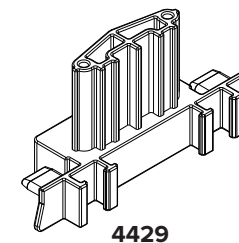

4453 ALUMINIUM INTERLOCK

3429 INTERLOCK WOOL PILE

4422 INTERLOCK COVER TRIM

4416 BOTTOM FRAME INFILL

4402 STEEL TRACK

3403 FRAME INFILL TRIM

4466 BUMP STOP

4417 FIXED PANE SUPPORT PACKER

4463 GLAZING BRIDGE

4456 COVER TRIM

4460 THRESHOLD COVER TRIM

4429 LOW THRESHOLD END CAP

4428 LOW THRESHOLD BRUSH BLOCK

4470 LETTER PLATE KIT

842 FRAME & LOW THRESHOLD COVER TRIM WOOL PILE

4454 3 & 4 PANE ALUMINIUM ADAPTOR

3257 END CAP (for cill 3337)

3337 - 95MM CILL

3258 END CAP (for cill 3338)

3338 - 150MM CILL

3259 END CAP (for cill 3339)

3339 - 180MM CILL