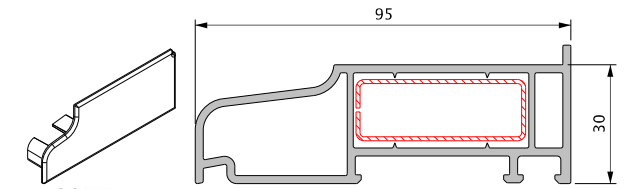

4427 END CAP FOR 3 & 4 PANE ALUMINIUM ADAPTOR

4426 BRUSH BLOCK SET

Cills, Frame Extenders, Couplers

3033 CLIP-ON HEAD DRIP

3336 - 15MM ADD-ON

3330 - 25MM ADD-ON

3301 - 40MM ADD-ON

6975 - 15MM COUPLER

3257 END CAP (for cill 3337)

3337 - 95MM CILL

3258 END CAP (for cill 3338)

3338 - 150MM CILL

3259 END CAP (for cill 3339)

3339 - 180MM CILL