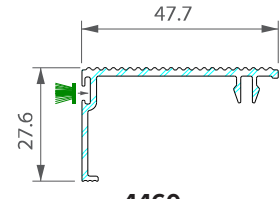

4453 ALUMINIUM INTERLOCK

3429 INTERLOCK WOOL PILE

4422 INTERLOCK COVER TRIM

4416 BOTTOM FRAME INFILL

4402 STEEL TRACK

3403 FRAME INFILL TRIM

4466 BUMP STOP

4417 FIXED PANE SUPPORT PACKER

4463 GLAZING BRIDGE

4456 COVER TRIM

4460 THRESHOLD COVER TRIM

4429 LOW THRESHOLD END CAP

4428 LOW THRESHOLD BRUSH BLOCK

4470 LETTER PLATE KIT

842 FRAME & LOW THRESHOLD COVER TRIM WOOL PILE

4454 3 & 4 PANE ALUMINIUM ADAPTOR