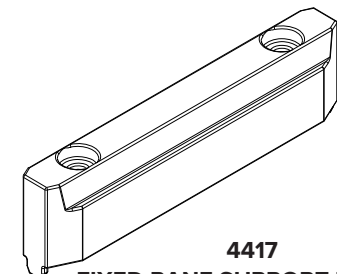

4453 ALUMINIUM INTERLOCK

3429 INTERLOCK WOOL PILE

4422 INTERLOCK COVER TRIM

4416 BOTTOM FRAME INFILL

4402 STEEL TRACK

3403 FRAME INFILL TRIM

4466 BUMP STOP

4417 FIXED PANE SUPPORT PACKER

4463 GLAZING BRIDGE

4456 COVER TRIM

4460 THRESHOLD COVER TRIM

4429 LOW THRESHOLD END CAP

4428 LOW THRESHOLD BRUSH BLOCK

4470 LETTER PLATE KIT

842 FRAME & LOW THRESHOLD COVER TRIM WOOL PILE

4454 3 & 4 PANE ALUMINIUM ADAPTOR