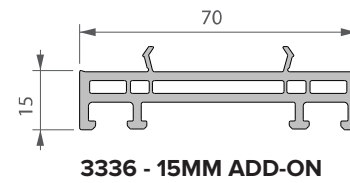

4427 END CAP FOR 3 & 4 PANE ALUMINIUM ADAPTOR

4426 BRUSH BLOCK SET

Cills, Frame Extenders, Couplers

3033 CLIP-ON HEAD DRIP

3336 - 15MM ADD-ON

3330 - 25MM ADD-ON

3301 - 40MM ADD-ON

6975 - 15MM COUPLER

3257 END CAP (for cill 3337)

3337 - 95MM CILL

3258 END CAP (for cill 3338)

3338 - 150MM CILL

3259 END CAP (for cill 3339)

3339 - 180MM CILL