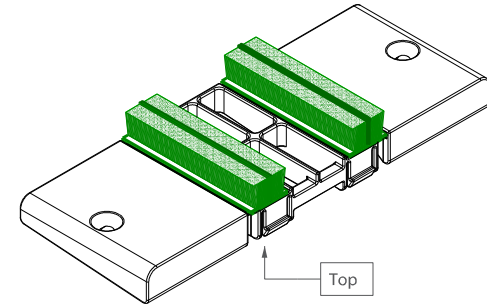

4453 ALUMINIUM INTERLOCK

3429 INTERLOCK WOOL PILE

4422 INTERLOCK COVER TRIM

4416 BOTTOM FRAME INFILL

4402 STEEL TRACK

3403 FRAME INFILL TRIM

4466 BUMP STOP

4417 FIXED PANE SUPPORT PACKER

4463 GLAZING BRIDGE

4456 COVER TRIM

4460 THRESHOLD COVER TRIM

4429 LOW THRESHOLD END CAP

4428 LOW THRESHOLD BRUSH BLOCK

4470 LETTER PLATE KIT

842 FRAME & LOW THRESHOLD COVER TRIM WOOL PILE

4454 3 & 4 PANE ALUMINIUM ADAPTOR

4427 END CAP FOR 3 & 4 PANE ALUMINIUM ADAPTOR

4426 BRUSH BLOCK SET

Cills, Frame Extenders, Couplers

3033 CLIP-ON HEAD DRIP

3336 - 15MM ADD-ON

3330 - 25MM ADD-ON

3301 - 40MM ADD-ON

6975 - 15MM COUPLER