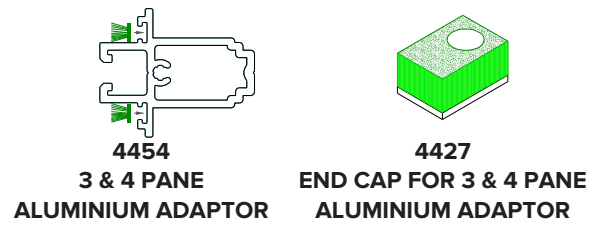

4463 GLAZING BRIDGE

4456 COVER TRIM

4460 THRESHOLD COVER TRIM

4429 LOW THRESHOLD END CAP

4428 LOW THRESHOLD BRUSH BLOCK

4470 LETTER PLATE KIT

842 FRAME & LOW THRESHOLD COVER TRIM WOOL PILE

4454 3 & 4 PANE ALUMINIUM ADAPTOR