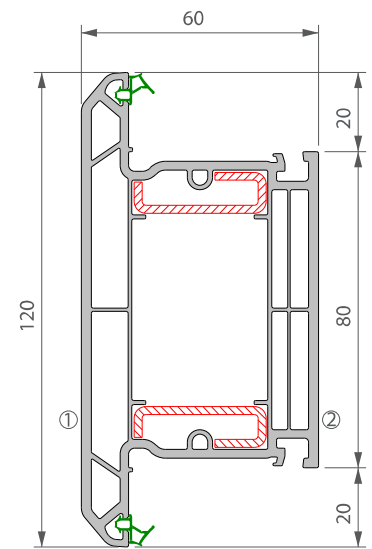

SLIDER24 - SLIDING DOOR SYSTEM

Main Profiles

4400 - OUTER FRAME

4410 - SASH

4435 - MIDRAIL

Glazing Bead

4432 28MM BEAD 3132 28MM BEAD 3038 36MM BEAD

4419 PVC INTERLOCK

4453 ALUMINIUM INTERLOCK

3429 INTERLOCK WOOL PILE

4422 INTERLOCK COVER TRIM

4416 BOTTOM FRAME INFILL

4402 STEEL TRACK

3403 FRAME INFILL TRIM

4466 BUMP STOP

4417 FIXED PANE SUPPORT PACKER

3257 END CAP (for cill 3337)

3337 - 95MM CILL

3258 END CAP (for cill 3338)

3338 - 150MM CILL

3259 END CAP (for cill 3339)

3339 - 180MM CILL