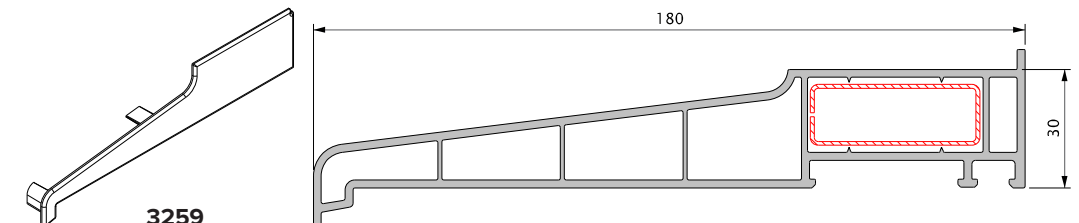

4427 END CAP FOR 3 & 4 PANE ALUMINIUM ADAPTOR

4426 BRUSH BLOCK SET

Cills, Frame Extenders, Couplers

3033 CLIP-ON HEAD DRIP

3336 - 15MM ADD-ON

3330 - 25MM ADD-ON

3301 - 40MM ADD-ON

6975 - 15MM COUPLER

3257 END CAP (for cill 3337)

3337 - 95MM CILL

3258 END CAP (for cill 3338)

3338 - 150MM CILL

3259 END CAP (for cill 3339)

3339 - 180MM CILL