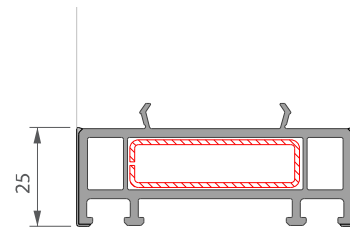

4427 END CAP FOR 3 & 4 PANE ALUMINIUM ADAPTOR

4426 BRUSH BLOCK SET

Cills, Frame Extenders, Couplers

3033 CLIP-ON HEAD DRIP

3336 - 15MM ADD-ON

3330 - 25MM ADD-ON

3301 - 40MM ADD-ON

6975 - 15MM COUPLER

3257 END CAP (for cill 3337)

3337 - 95MM CILL

3258 END CAP (for cill 3338)

3338 - 150MM CILL

3259 END CAP (for cill 3339)

3339 - 180MM CILL