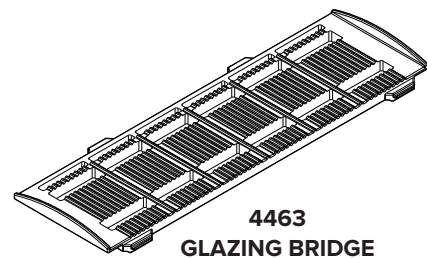

4453 ALUMINIUM INTERLOCK

3429 INTERLOCK WOOL PILE

4422 INTERLOCK COVER TRIM

4416 BOTTOM FRAME INFILL

4402 STEEL TRACK

3403 FRAME INFILL TRIM

4466 BUMP STOP

4417 FIXED PANE SUPPORT PACKER

4463 GLAZING BRIDGE

4456 COVER TRIM

4460 THRESHOLD COVER TRIM

4429 LOW THRESHOLD END CAP

4428 LOW THRESHOLD BRUSH BLOCK

4470 LETTER PLATE KIT

842 FRAME & LOW THRESHOLD COVER TRIM WOOL PILE

4454 3 & 4 PANE ALUMINIUM ADAPTOR