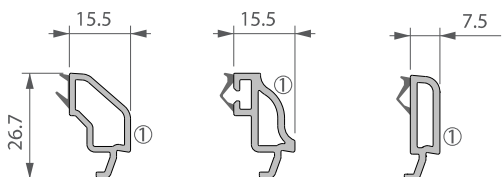

SLIDER24 - SLIDING DOOR SYSTEM

Main Profiles

4400 - OUTER FRAME

4410 - SASH

4435 - MIDRAIL

Glazing Bead

4432 28MM BEAD 3132 28MM BEAD 3038 36MM BEAD

4419 PVC INTERLOCK