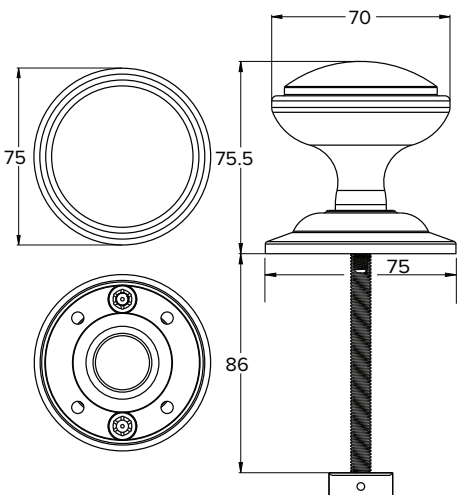

Round Door Knob - KM163 - 63mm diameter

- Available in Satin Stainless Steel and Matt Black

Square Door Knob - KM120

- Available in Satin Stainless Steel and Matt Black

For further assistance, call 01702 613733

www.climatec-windows.co.uk

11-14 Fletchers Square, Temple Farm Industrial Estate, Southend-on-Sea, Essex SS2 5RN

STANDARD DECORATIVE DOOR KNOB

- ❖ Designed to suit all door materials
- ❖ 65mm diameter knob
- ❖ Supplied in both bracket face fix and bolt fix specifications
- ❖ Highly secure and robust fixing
- ❖ Colour co-ordinated internal bolt fix
- ❖ Available in white and satin