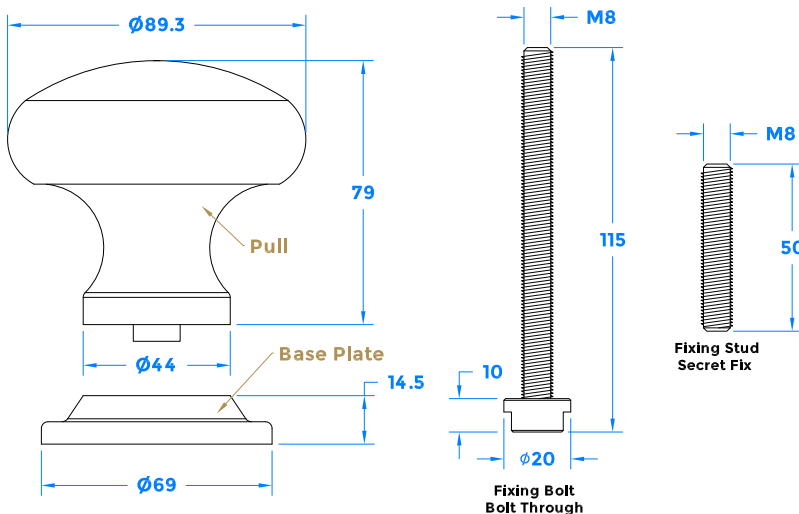

BLU™ STAINLESS STEEL CENTRE DOOR KNOB

- ❖ Fixed centre round classic door knob with bolt through fixing or concealed secret fixing option
- ❖ Diameter 89mm, Projection 93mm for door thicknesses up to 80mm and a 69mm backplate
- ❖ Manufactured from solid 316 Marine Grade Stainless Steel
- ❖ Ideal for use where corrosion levels are high, such as city or coastal environments
- ❖ Available in polished stainless steel, stainless steel, polished brass and satin black
- ❖ Satin black finish has been successfully salt spray tested to 1000 hours.

For further assistance, call 01702 613733

www.climatec-windows.co.uk

11-14 Fletchers Square, Temple Farm Industrial Estate, Southend-on-Sea, Essex SS2 5RN