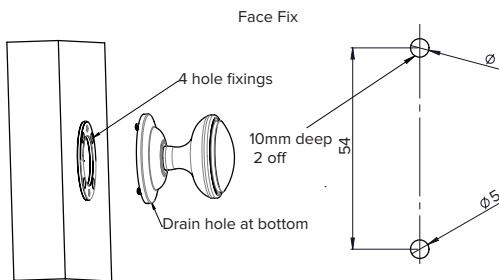

For further assistance, call **01702 613733**

www.climatec-windows.co.uk

11-14 Fletchers Square, Temple Farm Industrial Estate, Southend-on-Sea, Essex SS2 5RN