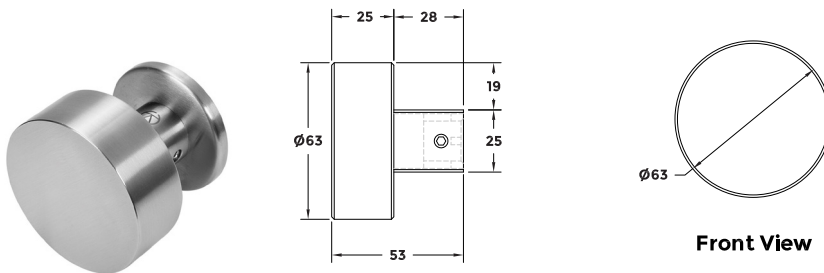

BLU™ STAINLESS STEEL CONTEMPORARY DOOR KNOB

- ❖ Fixed centre contemporary doorknob
- ❖ Can be used as a single bolt through or back-to-back door pull set
- ❖ Manufactured from 316 Marine Grade Stainless Steel
- ❖ Ideal for use where corrosion levels are high such as city or coastal environments and with acidic timber

Round Door Knob - KM163 - 63mm diameter

- Available in Satin Stainless Steel and Matt Black