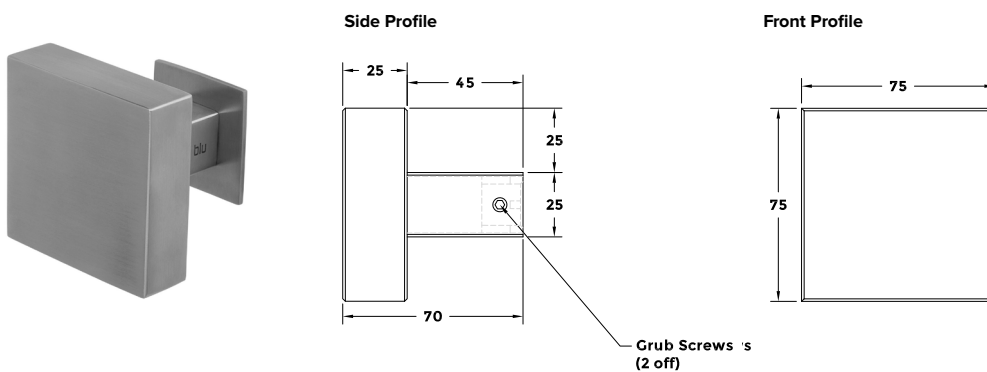

Square Door Knob - KM120

- Available in Satin Stainless Steel and Matt Black

For further assistance, call 01702 613733

www.climatec-windows.co.uk

11-14 Fletchers Square, Temple Farm Industrial Estate, Southend-on-Sea, Essex SS2 5RN