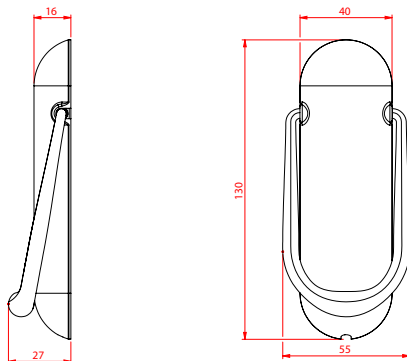

- Colour options available:
  White, Black, Chrome, Gold, Stainless Steel, Satin