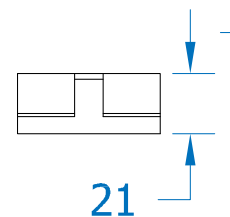

### Stainless Steel Door Knocker - DKB155

- Available in Satin Stainless Steel

**Front Profile**

**Side Profile**

**Top Profile**

**For further assistance, call 01702 613733**

[www.climatec-windows.co.uk](http://www.climatec-windows.co.uk)