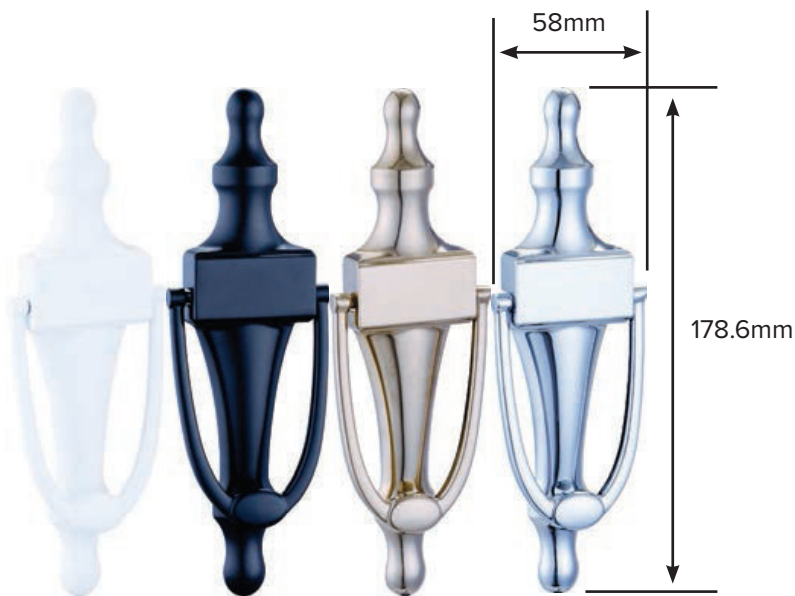

## URN KNOCKER

- Classic Urn knockers are designed with or without a cut-out for the 160° door viewer.
- Concealed 'Snap-lock' fixing method
- Available in PVD gold, polished chrome, satin, white, black and Enduro Steel

- 160° Spyhole Viewer

- Available in White, Black, PVD Gold, Chrome, Satin Chrome

**For further assistance, call 01702 613733**

[www.climatec-windows.co.uk](http://www.climatec-windows.co.uk)

11-14 Fletchers Square, Temple Farm Industrial Estate, Southend-on-Sea, Essex SS2 5RN

## SLIM URN KNOCKER

- Slim Urn knockers are designed with or without a cut-out for the 160° door viewer.
- Concealed 'Snap-lock' fixing method
- Available in PVD gold, polished chrome, satin, white, black and Enduro Steel