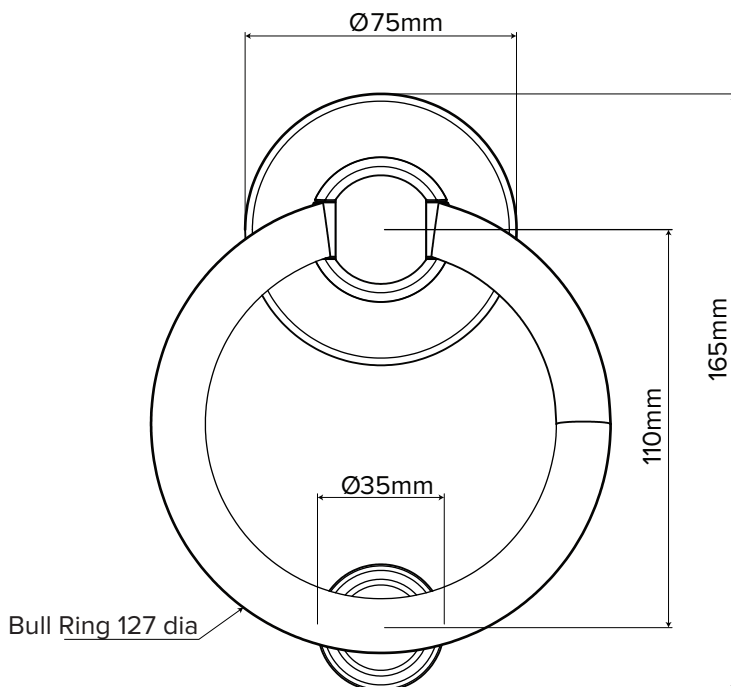

BULL RING KNOCKER

- Heritage design for use on traditional period properties
- Patented face fixing plate
- Easy installation - no need to drill through the door
- Available in white and satin.

For further assistance, call 01702 613733

www.climatec-windows.co.uk

11-14 Fletchers Square, Temple Farm Industrial Estate, Southend-on-Sea, Essex SS2 5RN