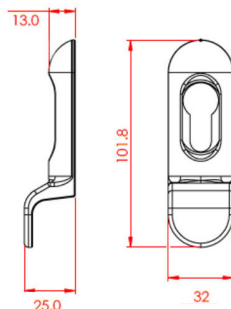

### STAINLESS STEEL ESCUTCHEON

**Colours Available:**

Brushed

Dimensions: 30 x 70 x 10mm

For use with key wind or slam locks

### PRO LINEA OVAL ESCUTCHEON

**Colours Available:**

Gold, Chrome, Brushed, Satin, Black, White

Dimensions: 32 x 70 x 10mm

For use with key wind or slam locks

### FINGER PULL ESCUTCHEON

**Standard Fingerpull**

Colours Available: Gold, Chrome, Black, Stainless Steel, White

Dimensions: 50 x 93mm

For use with key wind or slam locks

Manufacturer's 20 year Anti-corrosion guarantee. Manufacturer's 10 year Mechanical Guarantee

**Slimline Fingerpull**

Colours Available: Gold, Chrome, Black, Stainless Steel, White

Dimensions: 32 x 101.8mm

For use with key wind or slam locks

Manufacturer's 20 year Anti-corrosion guarantee. Manufacturer's 10 year Mechanical Guarantee