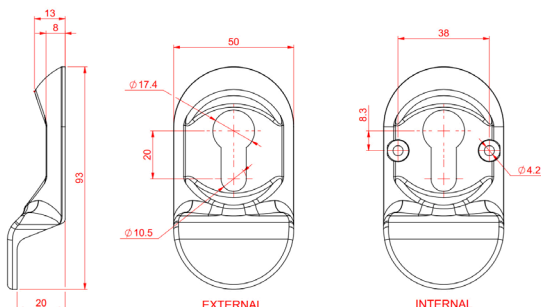

### STAINLESS STEEL ESCUTCHEON

**Colours Available:**

Brushed

Dimensions: 30 x 70 x 10mm

For use with key wind or slam locks

### PRO LINEA OVAL ESCUTCHEON

**Colours Available:**

Gold, Chrome, Brushed, Satin, Black, White

Dimensions: 32 x 70 x 10mm

For use with key wind or slam locks

### FINGER PULL ESCUTCHEON

**Standard Fingerpull**

Colours Available: Gold, Chrome, Black, Stainless Steel, White

Dimensions: 50 x 93mm

For use with key wind or slam locks

Manufacturer's 20 year Anti-corrosion guarantee. Manufacturer's 10 year Mechanical Guarantee

**Slimline Fingerpull**

Colours Available: Gold, Chrome, Black, Stainless Steel, White

Dimensions: 32 x 101.8mm

For use with key wind or slam locks

Manufacturer's 20 year Anti-corrosion guarantee. Manufacturer's 10 year Mechanical Guarantee