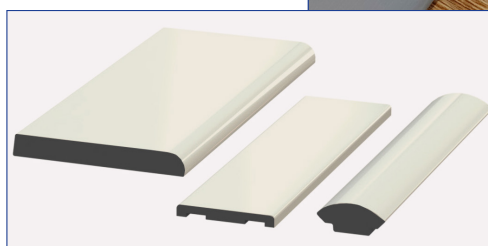

## UPVC INSTALLATION TRIMS & PACKERS

UPVC installation trims available for Rehau Total70, Rio, Vertical Sliders, Calibre and Residence windows and doors. They can also be used with our Deceuninck & REHAU Slinova patio doors.

### TRIMS AVAILABLE:-

- 20mm Edge Fillet
- 25mm D Mould
- 40mm, 45mm, 60mm and 90mm Architrave
- Rectangle Trim
- 12mm, 17.5mm and 19mm Quadrant
- Soffit Board 150mm x 9mm