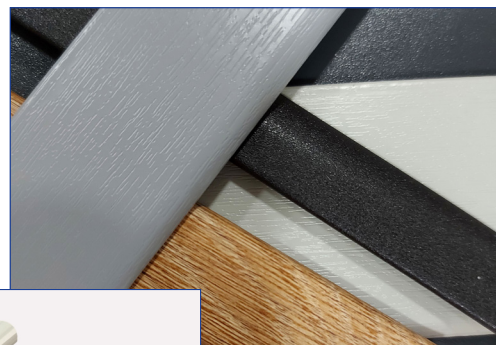

## UPVC INSTALLATION TRIMS & PACKERS

UPVC installation trims available for Rehau Total70, Rio, Vertical Sliders, Calibre and Residence windows and doors. They can also be used with our Deceuninck & REHAU Slinova patio doors.

### TRIMS AVAILABLE:-

- 20mm Edge Fillet
- 25mm D Mould
- 40mm, 45mm, 60mm and 90mm Architrave
- Rectangle Trim
- 12mm, 17.5mm and 19mm Quadrant
- Soffit Board 150mm x 9mm