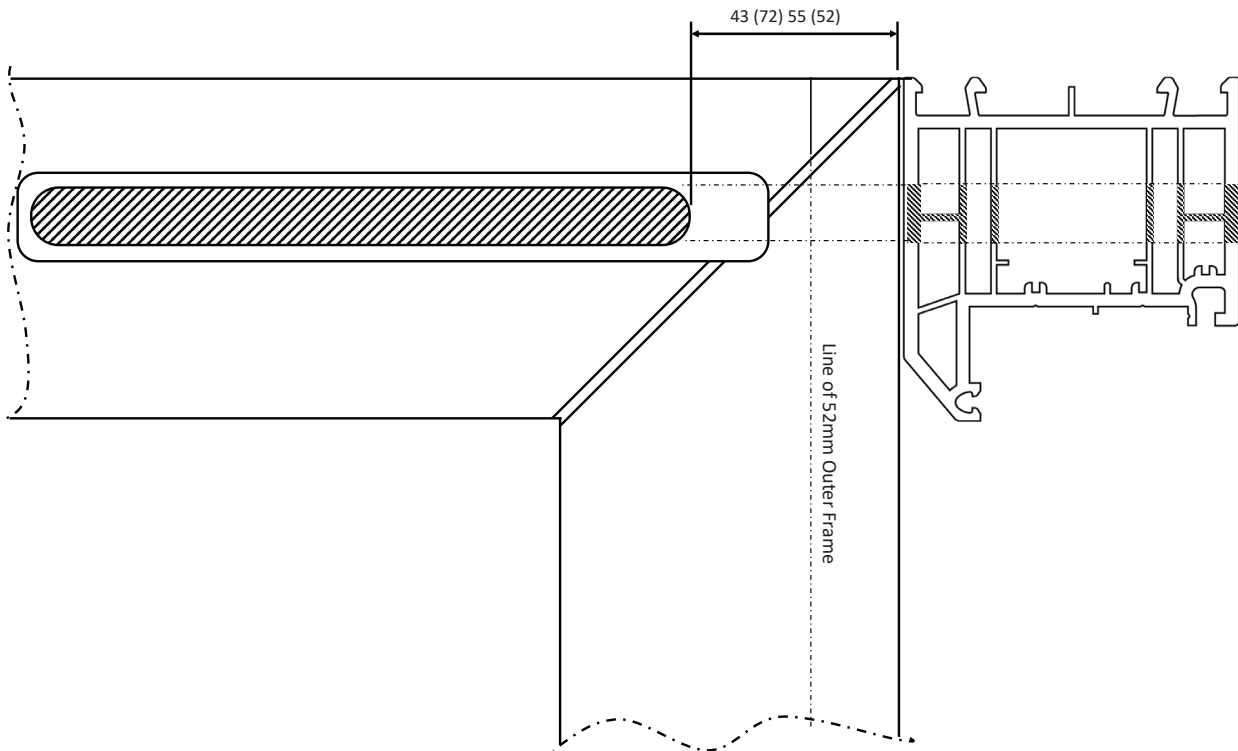

Minimum Sash Sizes for GlazPart Link Vents.

Link Vent 2500 overall width = 236mm (Min Frame Width = 314mm)

Link Vent 4000 overall width = 380mm (Min Frame Width = 458mm)

Link Vent 5000 overall width = 454mm (Min Frame Width = 532)

REHAU T70 - 72mm Outer Frame Head

NOTE: Dimensions are applicable when the head is 72mm and the rest of the frame is 52mm

For further assistance, call 01702 613733

www.climatec-windows.co.uk

11-14 Fletchers Square, Temple Farm Industrial Estate, Southend-on-Sea, Essex SS2 5RN